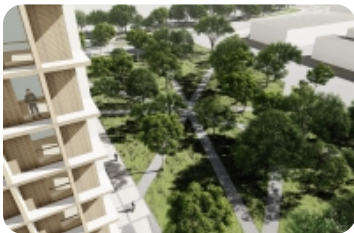

THE SKY

Date 2024 - present
Architect Markland
Services Structural
Building Services
Code 20.143
Client LHO NV
Sectors Horeca
Office & Commercial
Size 7.900 m²
Location Kortrijk

For more information: download the full information sheet at the top