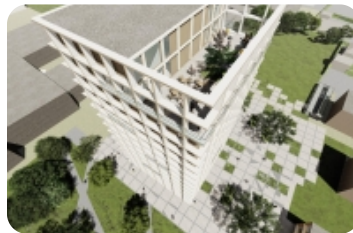

THE SKY

Date 2024 - present
Architect Markland
Services Structural
Building Services
Code 20.143
Client LHO NV
Sectors Horeca
Office & Commercial
Size 7.900 m²
Location Kortrijk

For more information: download the full information sheet at the top